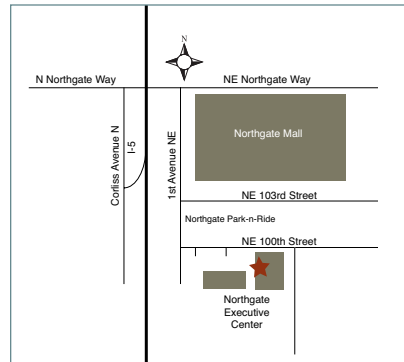

### Location

WFG National Title Company is conveniently located in the Northgate Executive Center, just south of the Northgate Mall and across from the Northgate Park-n-Ride. Our office is on the second floor of the east tower. Upon entering the lobby, take the elevator to the second floor, turn left off the elevator to suite 200.

### Directions

#### From I-5 Northbound:

- Take exit 173 for 1st Avenue NE towards Northgate Way
- Turn right onto 1st Avenue NE
- Turn left at NE 100th Street
- Take an immediate right into the Northgate Executive Center
- Park in any open spot

#### From I-5 Southbound:

- Take exit 173 for 1st Avenue NE towards Northgate Way
- Merge onto Corliss Avenue N
- Turn right at N. Northgate Way
- Turn right at 1st Avenue NE
- Turn left at NE 100th Street
- Take an immediate right into the Northgate Executive Center
- Park in any open spot